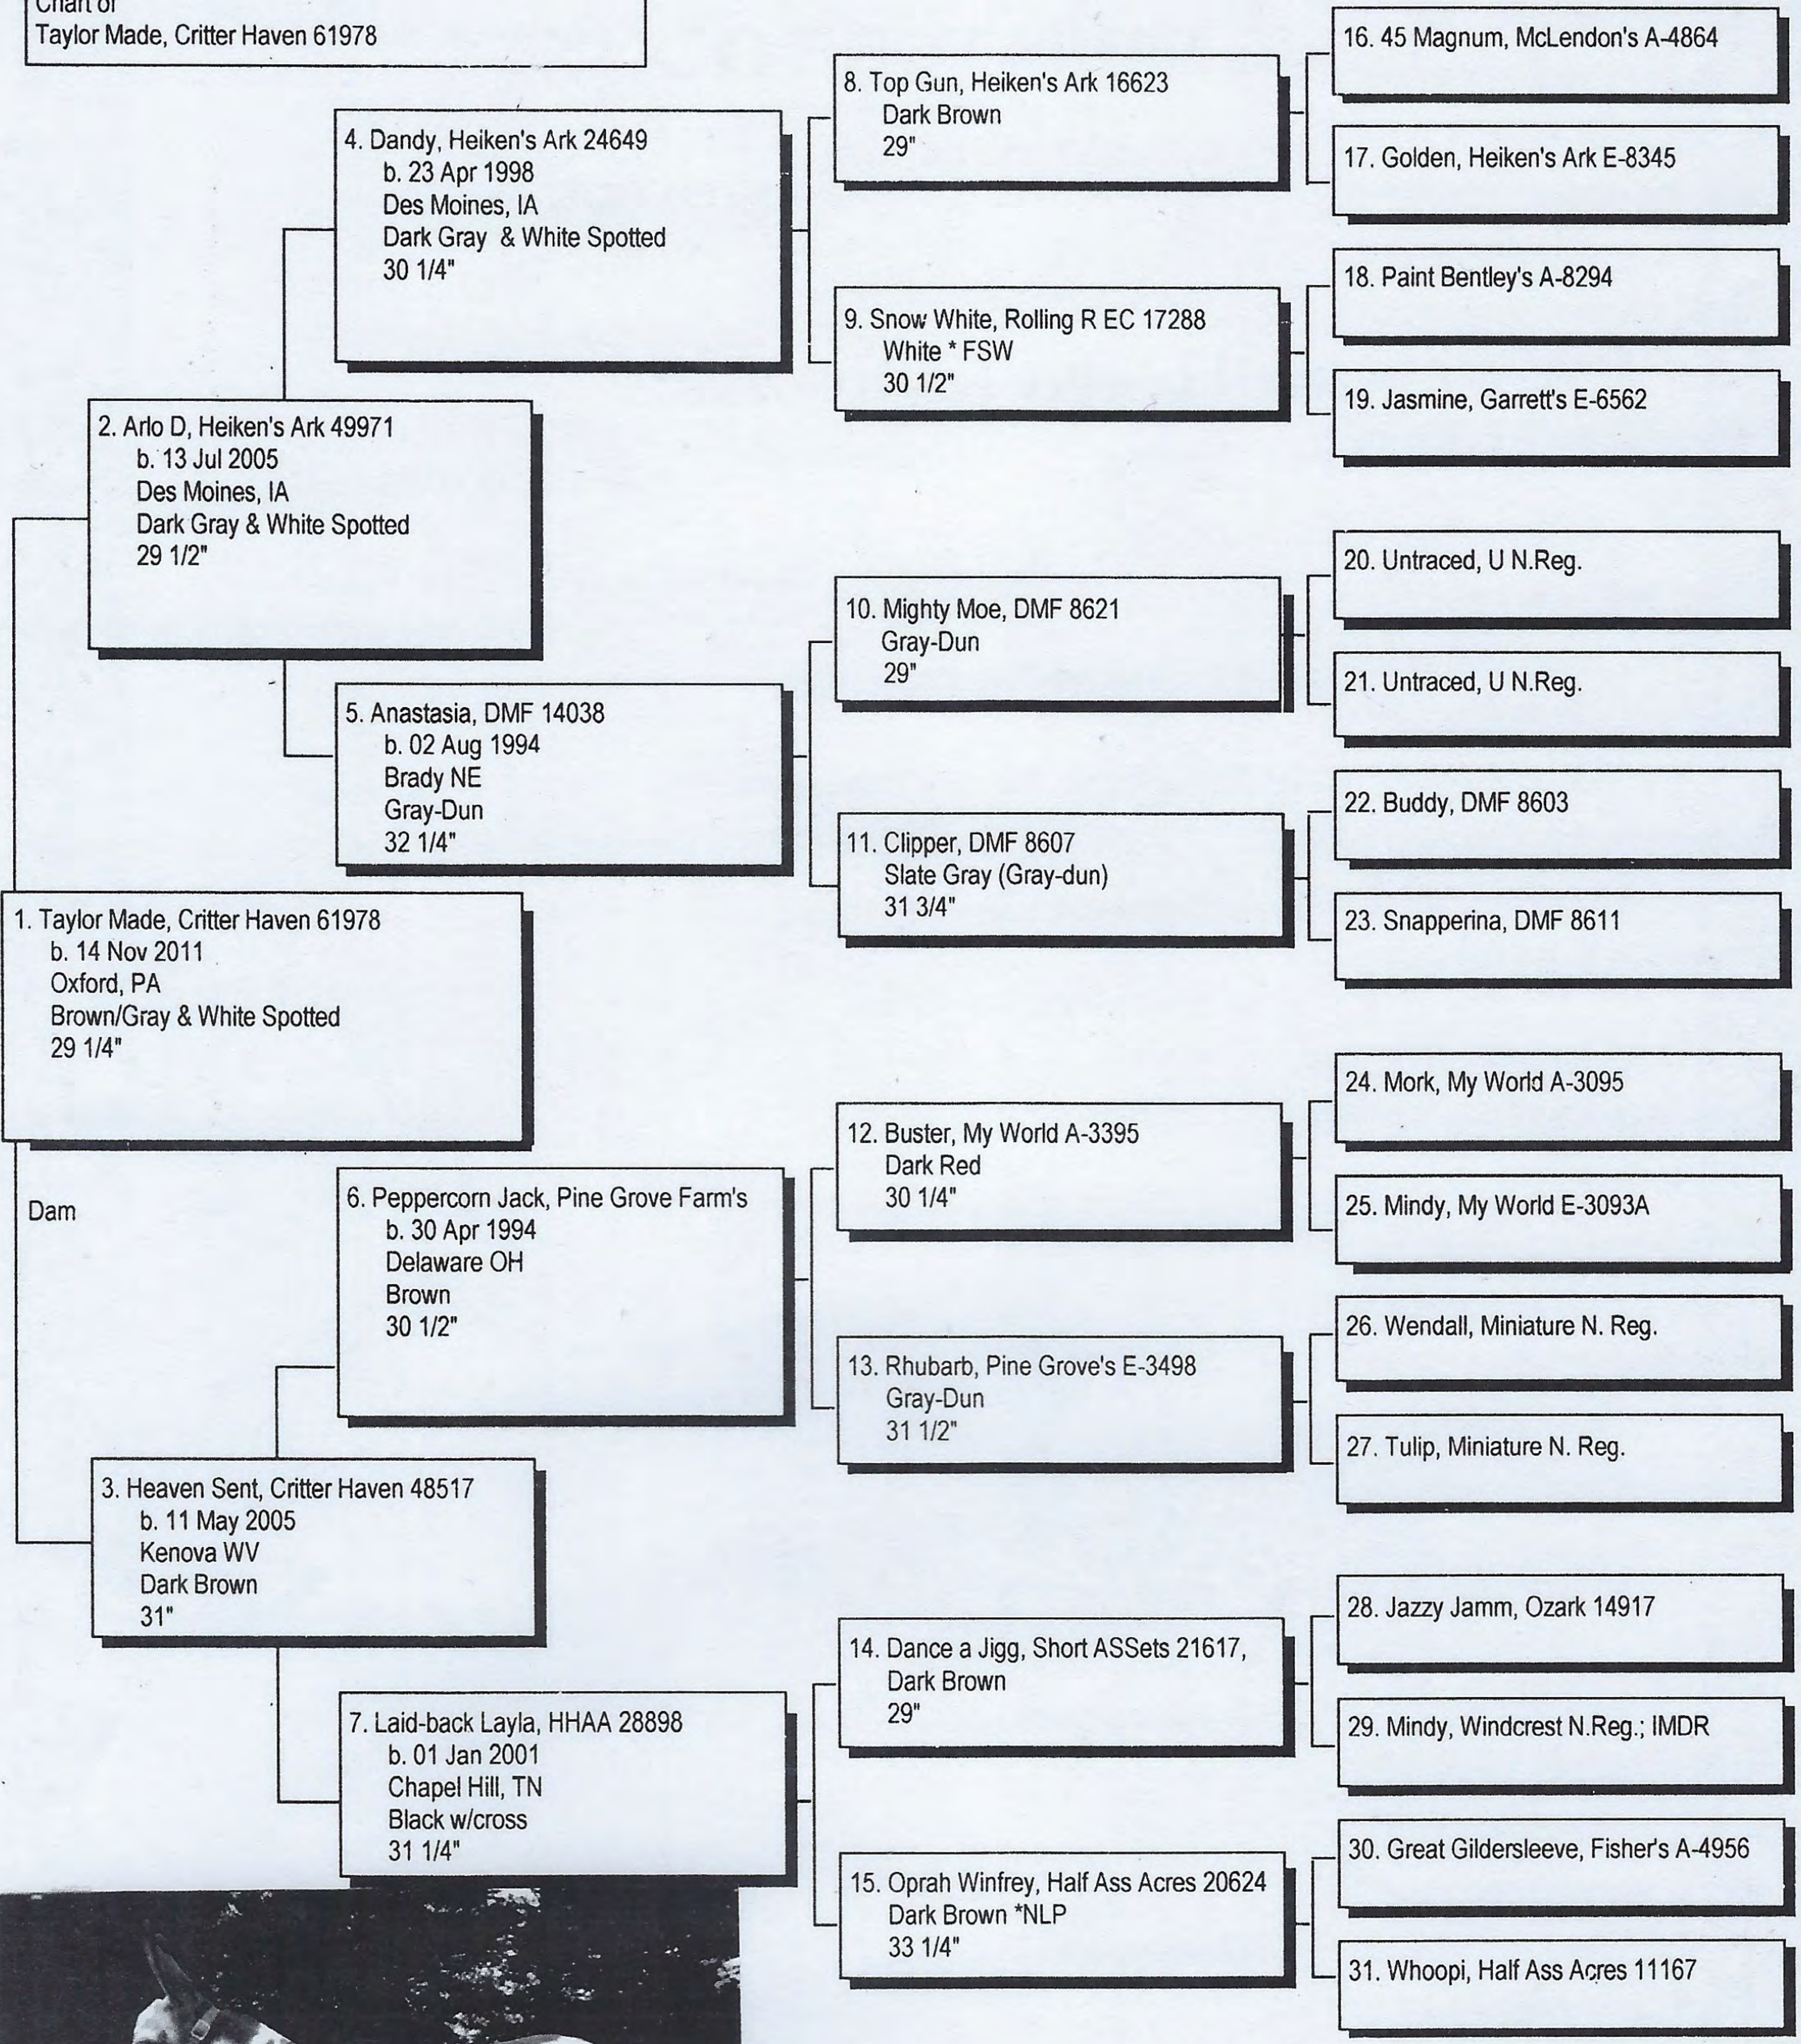

Pedigree

Chart #1

Chart of
Taylor Made, Critter Haven 61978

The American Donkey and Mule Society
P.O. Box 1210, Lewisville, TX 75067 (972) 219-0781
The American Donkey and Mule Society is not responsible
for errors in information submitted to the registry.