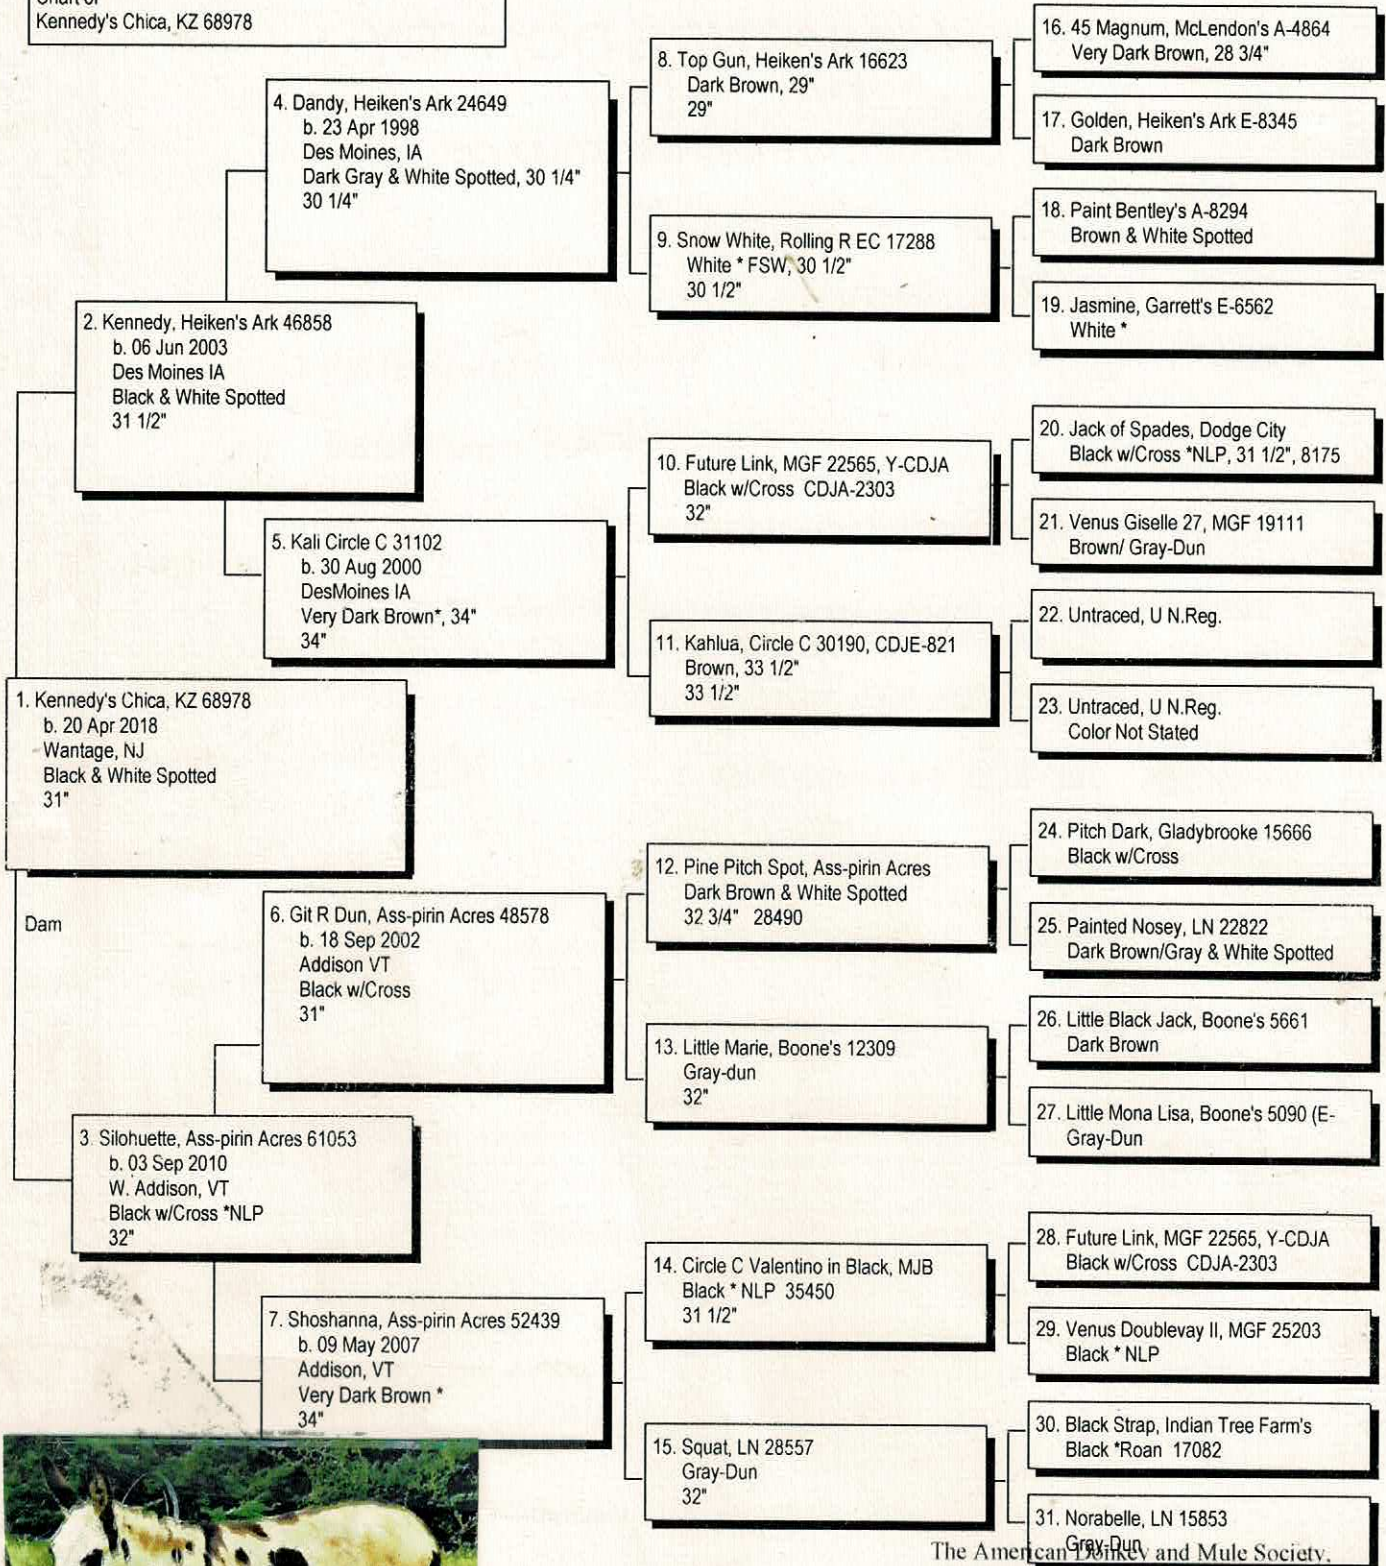

Pedigree

Chart #1

Chart of
Kennedy's Chica, KZ 68978

The American Donkey and Mule Society,
PO Box 1210, Lewisville TX 75067
www.lovelongears.com/ (972) 219-0781
The American Donkey and Mule Society is not
responsible for errors in information submitted to
the registry.