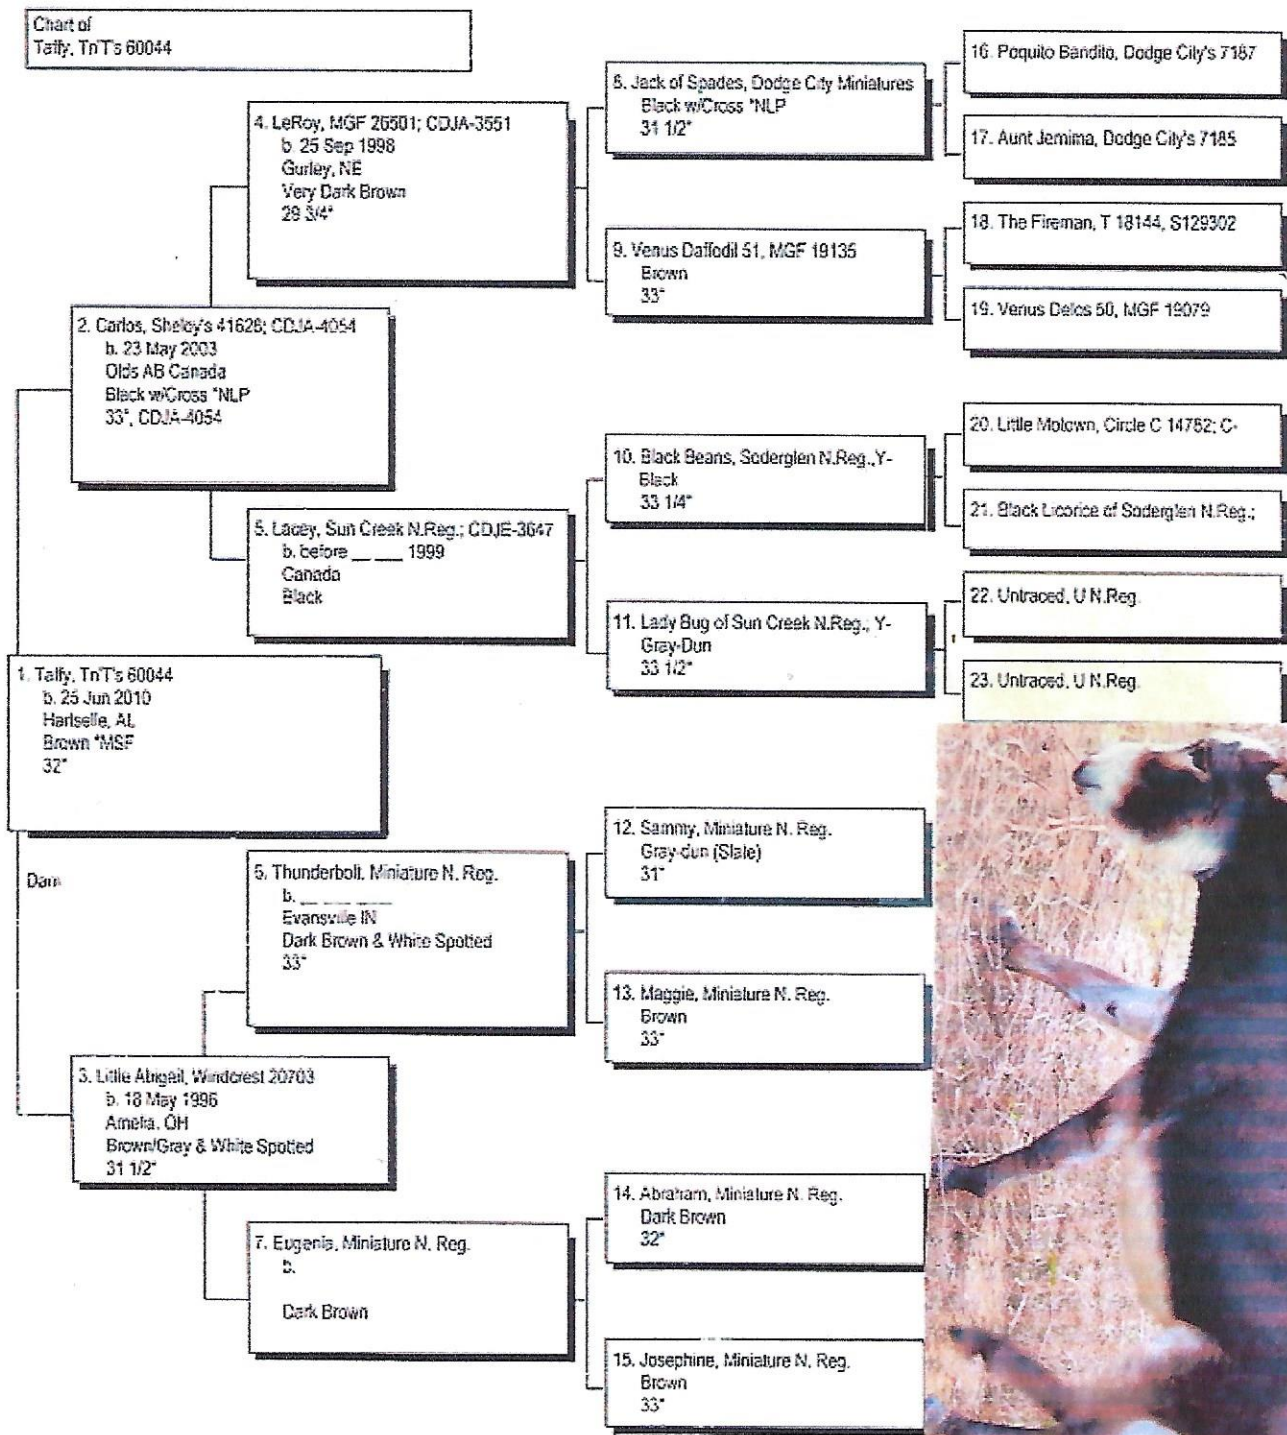

Pedigree

Chart #1

Do not remove photo.
Certificate is invalid
Without photo.

The American Donkey and Mule Society
P.O. Box 1210, Lewisville, TX 75067 (972) 219-0781
The American Donkey and Mule Society is not responsible
for errors in information submitted to the registry.